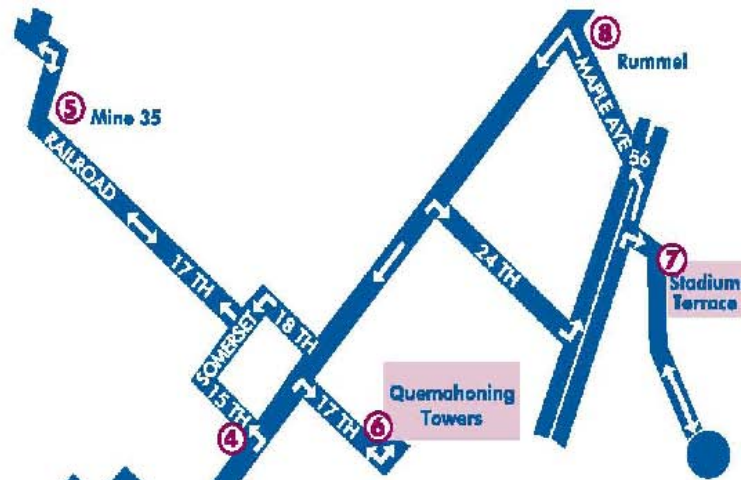

21

Windber

1 Transit Center	2 Richland Town Ctr.	4 Mine 40	5 Windber Med. Ctr.	6 Quemahoning Towers	7 Stadium Terrace	8 Rummel	5 Mine 35	6 Quemahoning Towers	4 Graham & 15th	2 Windber Med. Ctr.	10 Mine 40	9 Giant Eagle	2 Richland Town Ctr.
5:50					6:15	6:19	6:27				6:38		6:45
	7:10	7:20	P		7:40	7:44		7:50	7:52	7:57	8:05	8:13	8:20
	8:35	8:45	8:52		9:05	9:09	9:17	9:24	9:26	9:31	9:39	9:47	9:54
	10:05	10:15	10:22		10:30	10:34	10:42	10:49	10:51	10:56	11:04	11:12	11:19
	1:30	1:40	1:47	1:52	2:05	2:09	2:17		2:21	2:26	2:34	2:42	2:59
	3:10	3:20	3:27	3:32	3:40	3:44	3:52		3:56	4:01	P	4:11	4:18
	4:40	P		P	5:05	5:09			5:12			5:23	To Moxham

Saturday's Only

2 Richland Town Ctr.	4 Graham & 15th	6 Quemahoning Towers	7 Stadium Terrace	8 Rummel	6 Quemahoning Towers	4 Graham & 15th	9 Giant Eagle	2 Richland Town Ctr.
			10:30	10:34	10:39	10:40	10:54	11:01
11:10			11:30	11:34	11:39	11:40	11:50	11:57
12:10	12:22	12:23	12:30	12:34		12:39	12:54	1:01
1:10	1:22	1:22	1:30	1:34		1:39	1:49	1:56
2:10	2:27	P	2:35	2:39		2:43	2:57	3:04